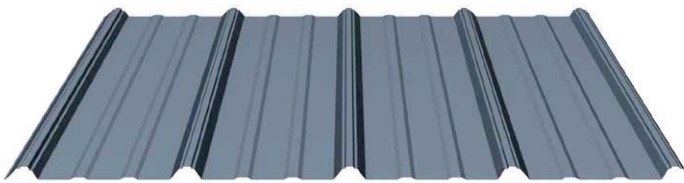

SIMPLY TOUGH™

METAL BUILDINGS

2110 Enterprise Blvd.
West Sacramento, CA 95691
866-828-9030
www.simplytoughmetalbuildings.com

DREAM IT

CUSTOMIZE IT

BUILD IT

Strata Rib®

STRATA RIB STANDARD COLORS

Cool
DURA TECH *XL*

 ZINCALUME® Plus 29 & 26 Gauge	 Winter White 29 & 26 Gauge	 Surf White 29 Gauge only	 Desert Beige 29 Gauge only
 Taupe 29 Gauge only	 Patina Steel 29 Gauge only	 Chestnut Brown 29 Gauge only	 Classic Brown 29 Gauge only
 Canyon Red 29 Gauge only	 Rustic Red 29 Gauge only	 Old Town Gray 29 Gauge only	 Old Zinc Gray 29 Gauge only
 Weathered Copper 29 & 26 Gauge	 Slate Gray 29 Gauge only	 Tahoe Blue 29 & 26 Gauge	 Olive 29 Gauge only
 Everglade 29 Gauge only	 Denali Green 29 & 26 Gauge	 Cypress Green 29 Gauge only	 Forest Green 29 Gauge only

STRATA RIB PREMIUM COLOR

Natural Rust
29 Gauge only
(Subject to upcharge)

PBR Panel

PBR PANEL STANDARD COLORS

Cool
DURA TECH *mt*

 ZINCALUME® Plus 26 Gauge	 Chestnut Brown 26 Gauge	 Weathered Copper 26 Gauge	 Denali Green 26 Gauge
 Light Stone 26 Gauge	 Desert Beige 26 Gauge	 Old Town Gray 26 Gauge	 Surf White 26 Gauge
 Rustic Red 26 Gauge			

REPRESENTATION OF COLORS MAY VARY DUE TO PRINTING LIMITATIONS.

Sample metal color chips are available upon request.

For more information visit www.simplytoughmetalbuildings.com

MATTE BLACK TRIMS AND FLAT SHEETS FOR STRATA RIB AND PBR PANELS